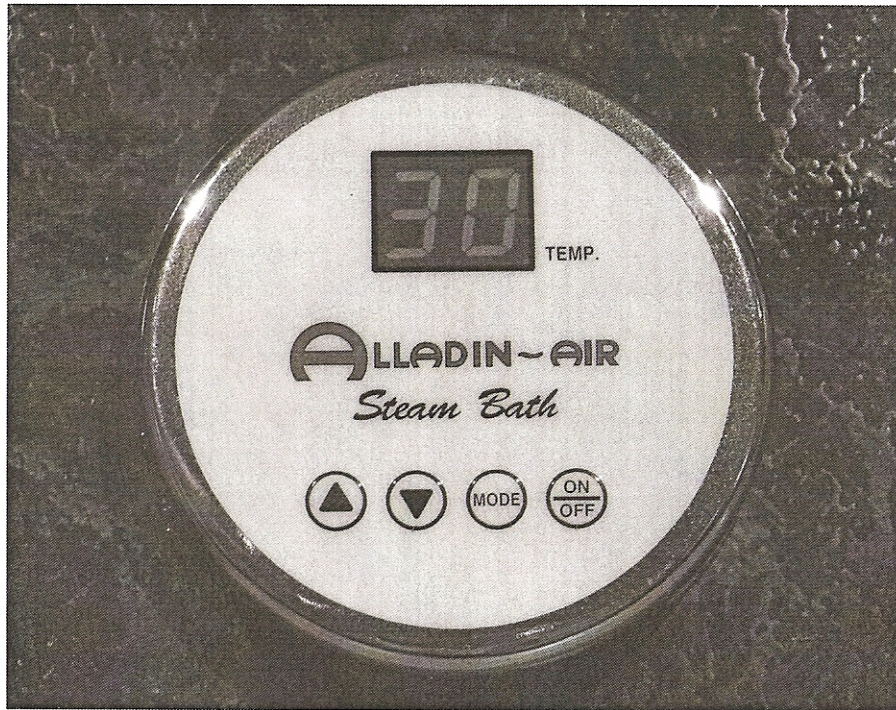

Alladin-Air Manufacturing

... is pleased to introduce our new family
of Steam Room Controls!

Luxuriate in your own personal Steam Bath with the push of a button!

- Simple to operate!
- Easy to program!
- Two models to choose from!
- Customize the time or room temperature to your personal preference!
- Convenient plug-in technology!
- Comes complete with 30 ft. cord!
- Large digital display is easy to read in the steam room!

With the Genie or Genie Plus timers, simply press the "on/off" button and your Alladin-Air Steam Bath is programmed for 30 minutes. The digital display indicates the time remaining. The time can be adjusted at your convenience simply by pressing the up or down buttons. Your Alladin-Air Steam Bath is automatically turned off when the time counts down to "00".